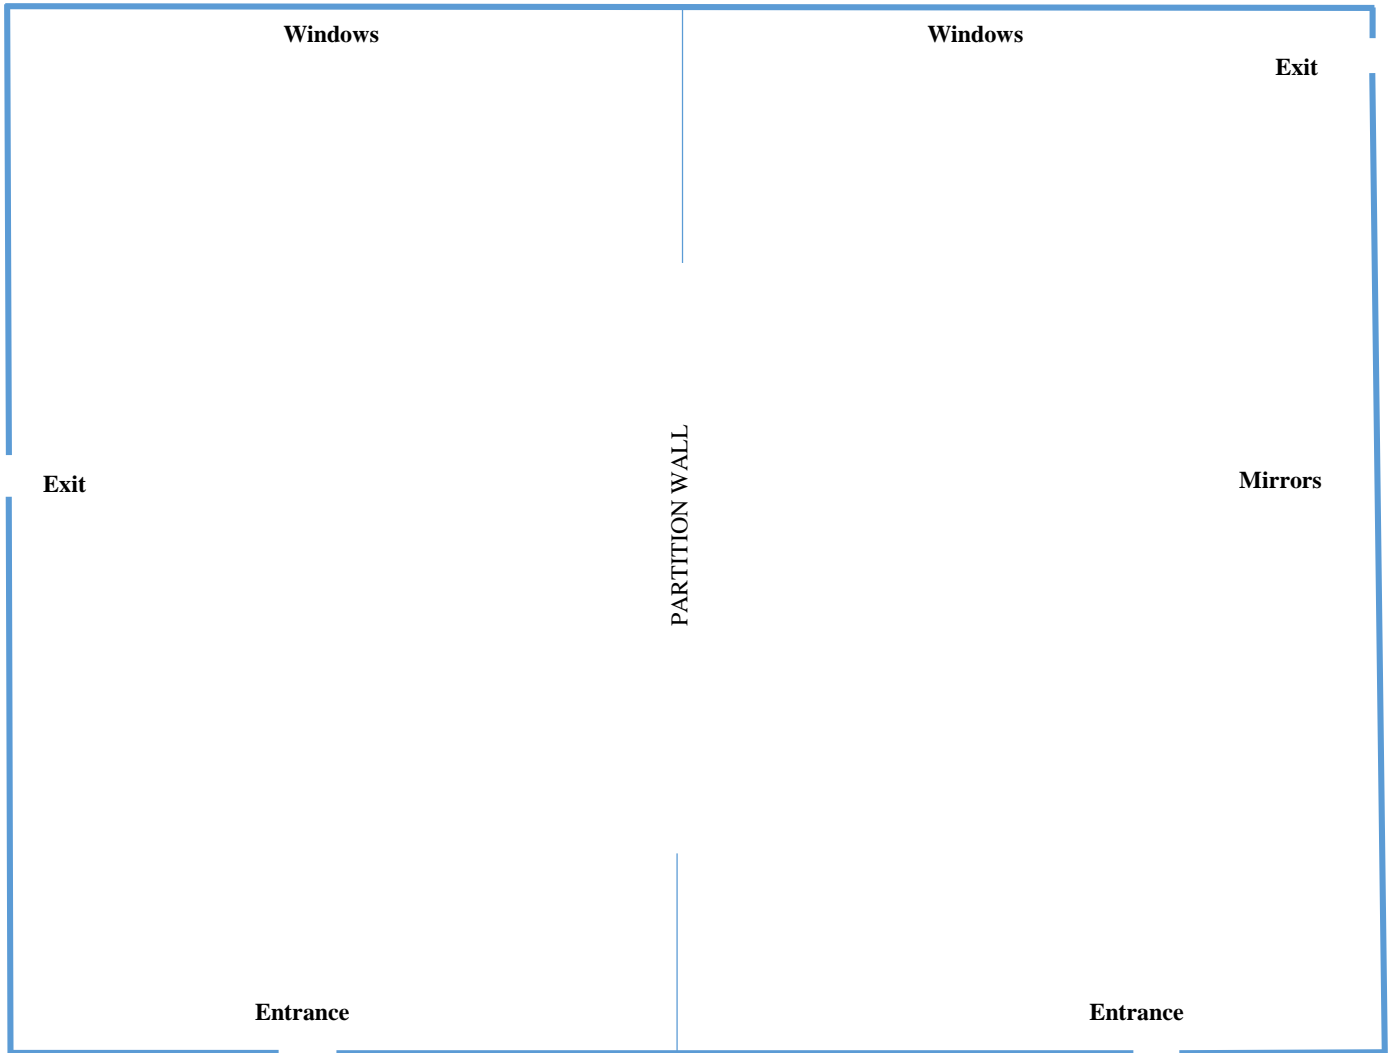

Multi-Purpose Room
6' Round Tables and/or
6' and/or 8' Rectangular Tables Available
Please return 7 days before event.

72' 6" x 41' 2"

HALLWAY

DO NOT BLOCK EXITS

PLEASE CONTACT OUR OFFICE REGARDING SET UP DETAILS